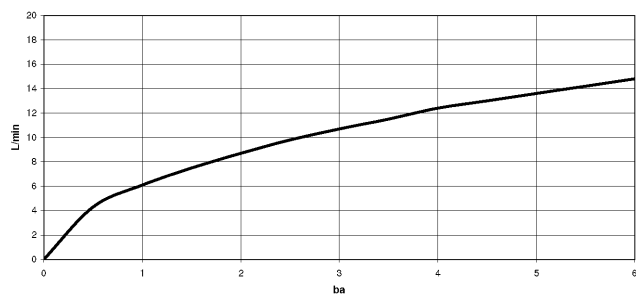

Flow rate chart

Certificates

LGA_38641.

Belgaqua_24-005-
27_3.