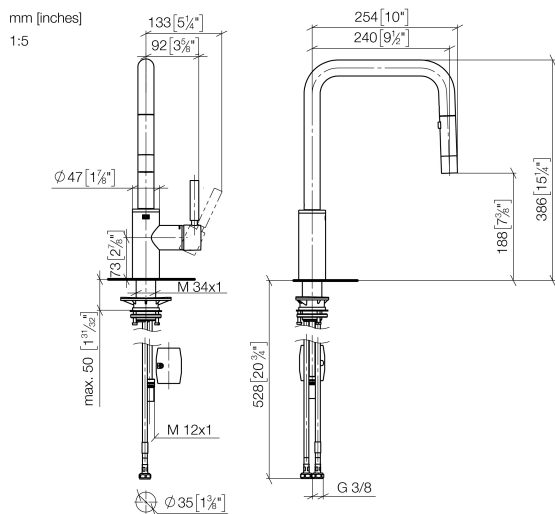

33 870 861

- 240mm projection
- pivotable spout 360°
- Optional swivel limiter available with swivel limiter set 12 823 970 90
- laminar and spray flow
- 1800 mm metal shower hose
- sprayface with anti-scaling system
- max. flow 10.4 l/min at 3 bar flow pressure
- lead-free
- This product can help a building meet the requirements of Green Building Rating Systems, e.g. LEED®, BREEAM®, DGNB

Recommended miscellaneous

	Swivel limitation set -	12 823 970 90
---	--------------------------------	---------------

Recommended miscellaneous

	Strainer waste with control handle - Chrome	10 712 970-00
---	--	---------------

Recommended miscellaneous

	Dispenser without rosette - Chrome	82 424 970-00
---	---	---------------

33 870 861

Flow rate chart

Certificates

LGA_38641.

Belgaqua_24-005-
27_3.

33 870 861

Spare parts list

No.	Item Number	Name	Quantity used	Delivery time
1	90 12 11 148 00-00	shower	1	10
2	04 30 02 120 00-00	hose	1	10
3	90 28 22 308 00-00	spout	1	-
Spare part can no longer be ordered, please order the replacement item				
4	09 28 10 160 90	ring	2	2
5	09 18 40 186 90	sleeve	1	2
6	90 15 05 064 05 90	cartridge	1	2
7	09 14 10 190 90	seal	1	2
8	09 28 30 030-00	cover	1	10
9	90 20 66 027 00-00	handle	1	10
10	04 30 11 040 00 90	fixing set	1	2
11	09 20 93 056 90	insert	1	2
12	04 30 04 100 00 90	hose	2	2
13	04 28 20 067 00 90	pipe	1	2
14	90 24 03 253 00 90	adaptor	1	2
15	04 21 50 010 00 90	accessories	1	2